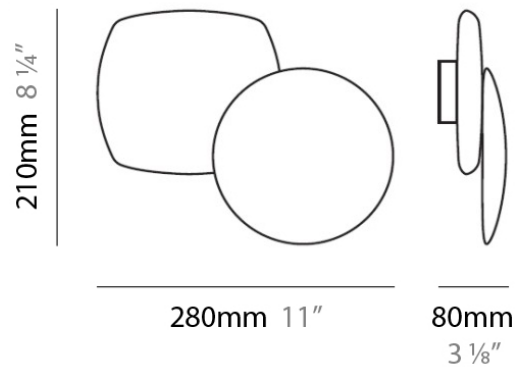

PROJECT	_____
TYPE	_____
NOTES	_____
QUANTITY	_____
DATE	_____

AFEF SURFACE

D83126

GENERAL

Series: Afef
Brand: Panzeri
Division: Design
Mounting Type: Surface
Mounting Location: Wall
Subcategory: Ambient

PHYSICAL

Shape: Abstract
Length (mm): 280
Length (in): 11
Height (mm): 210
Height (in): 8 1/4
Extension (mm): 80
Extension (in): 3 1/8
Light Distribution: Indirect
Weight (kg): 2.7
Weight (lbs): 6
Diffuser: White & Black Ceramic
Fixture Material: Ceramic

ELECTRICAL

Number of Lamps: 2
Lamp Type: LED Retrofit
Lamp Shape: T4
Bulb Included: Bulb Not Included
Total Output Wattage (W): 16
Max. Wattage Per Lamp (W): 8
Lamp Base: G9
Input Voltage (V): 120

LED

OPTICAL

RATINGS AND CERTIFICATIONS

Certified By: CSA Certified to UL and CSA Standards
IP rating: IP20